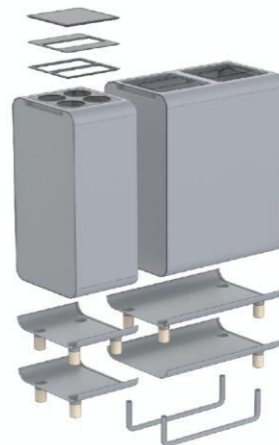

Lune

circular waste bins

Finn~Wave Single

	RAL 7016 Anthracite grey
	RAL 9016 Traffic White
	RAL 1018 Zinc yellow
	RAL 7036 Platinum Grey
	RAL 1015 Light Ivory
	RAL 3015 Light Pink
	RAL 3018 Strawberry Red

Product specification Finn~Wave Single

24 x 30 x 63 cm

Dimensions (L x W x H)

42.5 litres

Capacity

15-20

Users

8 kg

Weight

Options

Galvanised
Steel

Material

- Additional inner bin
- Circular modular user model
- Color options
- Cup stacker
- RAL colors
- Section text
- Waste icons / pictograms
- Wrapping