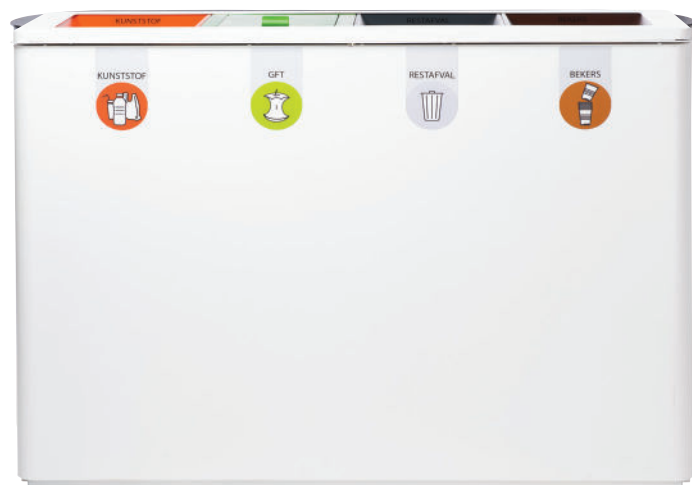

Lune

circular waste bins

Amega L

Product specifications Amega L

110 x 31 x 75 cm

Dimensions (L x W x H)

129 litres

Capacity

20 - 25

Users

37,5 kg

Weight

Options

Galvanised
steel

Material

- Circular user model
- Colored section rings
- Confidential paper section
- Cup stacker
- Lid / flap
- RAL colors
- Section text
- Waste icons / pictograms
- Wrapping

Lune

circular waste bins

Amega XL

Product specifications Amega XL

110 x 37 x 82 cm

Dimensions (L x W x H)

192 litres

Capacity

30 - 35

Users

41 kg

Weight

Options

Galvanised steel

Material

- Circular user model
- Colored section rings
- Confidential paper section
- Cup stacker
- Lid / flap
- RAL colors
- Section text
- Waste icons / pictograms
- Wrapping