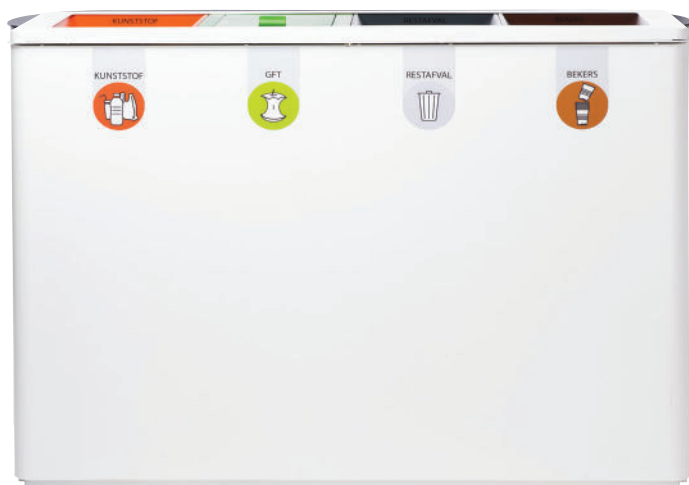

Lune

circular waste bins

Amega L

Product specifications Amega L

110 x 31 x 75 cm

Dimensions (L x W x H)

129 litres

Capacity

20 - 25

Users

37,5 kg

Weight

Options

Galvanised
steel

Material

- Circular user model
- Colored section rings
- Confidential paper section
- Cup stacker
- Lid / flap
- RAL colors
- Section text
- Waste icons / pictograms
- Wrapping

Lune

circular waste bins

Amega XL

Product specifications Amega XL

110 x 37 x 82 cm

Dimensions (L x W x H)

192 litres

Capacity

30 - 35

Users

41 kg

Weight

Options

Galvanised steel

Material

- Circular user model
- Colored section rings
- Confidential paper section
- Cup stacker
- Lid / flap
- RAL colors
- Section text
- Waste icons / pictograms
- Wrapping